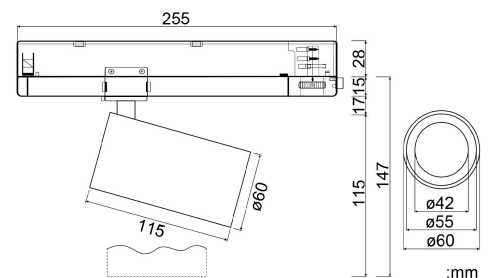

General

Product Type:	Track light
Mounting Type:	3C Track Mounted
Driver Required:	Yes
Application:	Indoor

Lighting

Light Source:	Citizen COB LED
Wattage:	12W
Lumen:	1000lm
Efficacy (lm/W):	83lm/w
Beam Angle:	10°/24°/36°/50°
Colour Temp (K):	2700K/3000K/4000K
CRI(Ra):	90
UGR:	<21
Macadam Ellipse:	<2 SDCM
Lifetime (hrs):	50000 hrs

Electrical

Input:	220-240, 50/60Hz
Driver Type:	Integrated
Dimmable:	On/Off (Dimming option available)
Track System:	3C 4Wire

Physical

Housing:	Die-cast Aluminum
Diffuser:	PC Lens
Finish:	White/Black
Dimension:	Ø60xH115mm
Cut out:	-
IP Rating:	IP20
IK Rating:	-
Adjustability:	Yes (Tilt:90°, Rotation:355°) -
Gross Weight:	-

Additional Information

Warranty:	5 Years
Notes:	-

Microlights® reserves the right to modify technical specifications and data without notice. Rated values (at 25°C) for luminous flux and electrical load have an initial tolerance of +/- 10%, CCT tolerance ranges from +/- 150K. For product inquiries, please contact us at info@microlightsgroup.ae

©2024 Microlights Lighting LLC. All rights reserved.