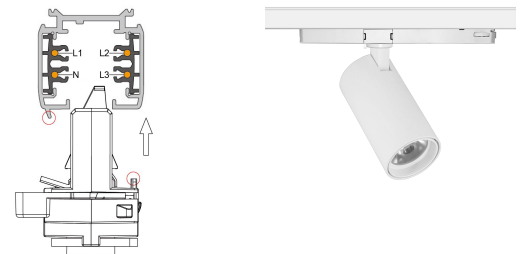

General

Product Type:	Track light
Mounting Type:	3C Track Mounted
Driver Required:	Yes
Application:	Indoor

Lighting

Light Source:	Citizen COB LED
Wattage:	12W
Lumen:	1000lm
Efficacy (lm/W):	83lm/w
Beam Angle:	10°/24°/36°/50°
Colour Temp (K):	2700K/3000K/4000K
CRI(Ra):	90
UGR:	<21
Macadam Ellipse:	<2 SDCM
Lifetime (hrs):	50000 hrs

Electrical

Input:	220-240, 50/60Hz
Driver Type:	Integrated
Dimmable:	On/Off (Dimming option available)
Track System:	3C 4Wire

Physical

Housing:	Die-cast Aluminum
Diffuser:	PC Lens
Finish:	White/Black
Dimension:	Ø60xH115mm
Cut out:	-
IP Rating:	IP20
IK Rating:	-
Adjustability:	Yes (Tilt:90°, Rotation:355°) -
Gross Weight:	-

Additional Information

Warranty:	5 Years
Notes:	-

Microlights® reserves the right to modify technical specifications and data without notice. Rated values (at 25°C) for luminous flux and electrical load have an initial tolerance of +/- 10%, CCT tolerance ranges from +/- 150K. For product inquiries, please contact us at info@microlightsgroup.ae

©2024 Microlights Lighting LLC. All rights reserved.