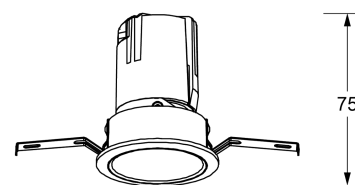

General

Product Type:	Downlight
Mounting Type:	Ceiling Recessed
Driver Required:	Yes
Application:	Indoor

Lighting

Light Source:	Citizen COB LED
Wattage:	8W
Lumen:	600lm @4000K
Efficacy (lm/W):	75lm/W
Beam Angle:	15°/24°/36°/50°
Colour Temp (K):	2700K/3000K/4000K
CRI (Ra):	90
UGR:	<12
Macadam Ellipse:	<2 SDCM
Lifetime (hrs):	50000 hrs

Electrical

Input:	220-240, 50/60Hz
Driver Type:	Remote
Dimmable:	On/Off (Dimming option available)
Dimming Method:	-

Physical

Housing:	Aluminum
Diffuser:	PC lens
Finish:	White/Black
Dimension:	Ø62xH75mm
Cut out:	Ø55mm
IP Rating:	IP20
IK Rating:	-
Adjustability:	Yes
Gross Weight:	-

Additional Information

Warranty:	5 Years

:mm

Microlights® reserves the right to modify technical specifications and data without notice. Rated values (at 25°C) for luminous flux and electrical load have an initial tolerance of +/- 10%, CCT tolerance ranges from +/- 150K. For product inquiries, please contact us at info@microlightsgroup.ae

©2024 Microlights Lighting LLC. All rights reserved.