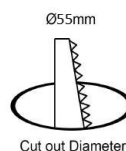

Microlights® reserves the right to modify technical specifications and data without notice. Rated values (at 25°C) for luminous flux and electrical load have an initial tolerance of +/- 10%, CCT tolerance ranges from +/- 150K. For product inquiries, please contact us at info@microlightsgroup.ae

©2024 Microlights Lighting LLC. All rights reserved.