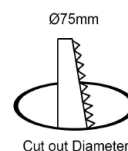

Spot 80

General

Product Type:	Downlight
Mounting Type:	Ceiling Recessed
Driver Required:	Yes
Application:	Indoor

Lighting

Light Source:	Citizen COB LED
Wattage:	10W
Lumen:	1050lm @4000K
Efficacy (lm/W):	105lm/W
Beam Angle:	15°/24°/36°/50°
Colour Temp (K):	2700K/3000K/4000K
CRI (Ra):	90
UGR:	<14
Macadam Ellipse:	<2 SDCM
Lifetime (hrs):	50000 hrs

Electrical

Input:	220-240, 50/60Hz
Driver Type:	Remote
Dimmable:	On/Off (Dimming option available)
Dimming Method:	-

Physical

Housing:	Aluminum
Diffuser:	PC lens
Finish:	White/Black
Dimension:	Ø80x50mm
Cut out:	Ø75mm
IP Rating:	IP20
IK Rating:	-
Adjustability:	No
Gross Weight:	-

Additional Information

Warranty:	5 Years
-----------	---------

.mm

Cut out Diameter

Microlights® reserves the right to modify technical specifications and data without notice. Rated values (at 25°C) for luminous flux and electrical load have an initial tolerance of +/- 10%, CCT tolerance ranges from +/- 150K. For product inquiries, please contact us at info@microlightsgroup.ae