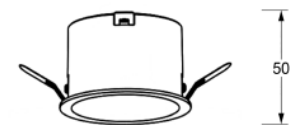

Spot 80

General

Product Type:	Downlight
Mounting Type:	Ceiling Recessed
Driver Required:	Yes
Application:	Indoor

Lighting

Light Source:	Citizen COB LED
Wattage:	10W
Lumen:	1050lm @4000K
Efficacy (lm/W):	105lm/W
Beam Angle:	15°/24°/36°/50°
Colour Temp (K):	2700K/3000K/4000K
CRI (Ra):	90
UGR:	<14
Macadam Ellipse:	<2 SDCM
Lifetime (hrs):	50000 hrs

Electrical

Input:	220-240, 50/60Hz
Driver Type:	Remote
Dimmable:	On/Off (Dimming option available)
Dimming Method:	-

Physical

Housing:	Aluminum
Diffuser:	PC lens
Finish:	White/Black
Dimension:	Ø80x50mm
Cut out:	Ø75mm
IP Rating:	IP20
IK Rating:	-
Adjustability:	No
Gross Weight:	-

Additional Information

Warranty:	5 Years
-----------	---------

.mm

Cut out Diameter

Microlights® reserves the right to modify technical specifications and data without notice. Rated values (at 25°C) for luminous flux and electrical load have an initial tolerance of +/- 10%, CCT tolerance ranges from +/- 150K. For product inquiries, please contact us at info@microlightsgroup.ae