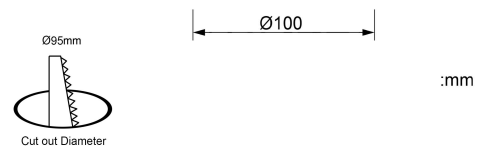

Additional Information

Warranty:	5 Years

Microlights® reserves the right to modify technical specifications and data without notice. Rated values (at 25°C) for luminous flux and electrical load have an initial tolerance of +/- 10%, CCT tolerance ranges from +/- 150K. For product inquiries, please contact us at info@microlightsgroup.ae

©2024 Microlights Lighting LLC. All rights reserved.