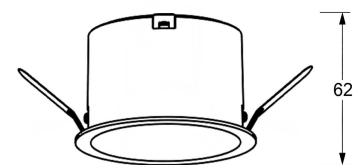

Additional Information

Warranty:	5 Years

Microlights® reserves the right to modify technical specifications and data without notice. Rated values (at 25°C) for luminous flux and electrical load have an initial tolerance of +/- 10%, CCT tolerance ranges from +/- 150K. For product inquiries, please contact us at info@microlightsgroup.ae

©2024 Microlights Lighting LLC. All rights reserved.