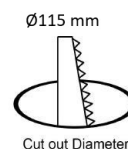

General

Product Type:	Downlight
Mounting Type:	Ceiling Recessed
Driver Required:	Yes
Application:	Indoor

Lighting

Light Source:	Citizen COB LED
Wattage:	20W
Lumen:	1800lm @4000K
Efficacy (lm/W):	90lm/W
Beam Angle:	15°/24°/36°/60°
Colour Temp (K):	2700K/3000K/4000K
CRI (Ra):	90
UGR:	<12
Macadam Ellipse:	<2 SDCM
Lifetime (hrs):	50000 hrs

Electrical

Input:	220-240, 50/60Hz
Driver Type:	Remote
Dimmable:	On/Off (Dimming option available)
Dimming Method:	-

Physical

Housing:	Aluminum
Diffuser:	PC lens
Finish:	White/Black
Dimension:	Ø138xH86mm
Cut out:	Ø115mm
IP Rating:	IP20
IK Rating:	-
Adjustability:	Yes
Gross Weight:	-

Additional Information

Warranty:	5 Years

Microlights® reserves the right to modify technical specifications and data without notice. Rated values (at 25°C) for luminous flux and electrical load have an initial tolerance of +/- 10%, CCT tolerance ranges from +/- 150K. For product inquiries, please contact us at info@microlightsgroup.ae

©2024 Microlights Lighting LLC. All rights reserved.