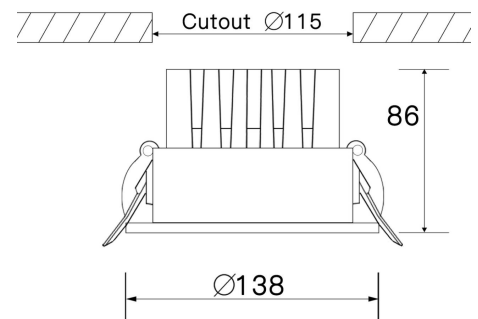

General

Product Type:	Downlight
Mounting Type:	Ceiling Recessed
Driver Required:	Yes
Application:	Indoor

Lighting

Light Source:	Citizen COB LED
Wattage:	20W
Lumen:	1800lm @4000K
Efficacy (lm/W):	90lm/W
Beam Angle:	15°/24°/36°/60°
Colour Temp (K):	2700K/3000K/4000K
CRI (Ra):	90
UGR:	<12
Macadam Ellipse:	<2 SDCM
Lifetime (hrs):	50000 hrs

Electrical

Input:	220-240, 50/60Hz
Driver Type:	Remote
Dimmable:	On/Off (Dimming option available)
Dimming Method:	-

Physical

Housing:	Aluminum
Diffuser:	PC lens
Finish:	White/Black
Dimension:	Ø138xH86mm
Cut out:	Ø115mm
IP Rating:	IP20
IK Rating:	-
Adjustability:	Yes
Gross Weight:	-

Additional Information

Warranty:	5 Years

Microlights® reserves the right to modify technical specifications and data without notice. Rated values (at 25°C) for luminous flux and electrical load have an initial tolerance of +/- 10%, CCT tolerance ranges from +/- 150K. For product inquiries, please contact us at info@microlightsgroup.ae

©2024 Microlights Lighting LLC. All rights reserved.