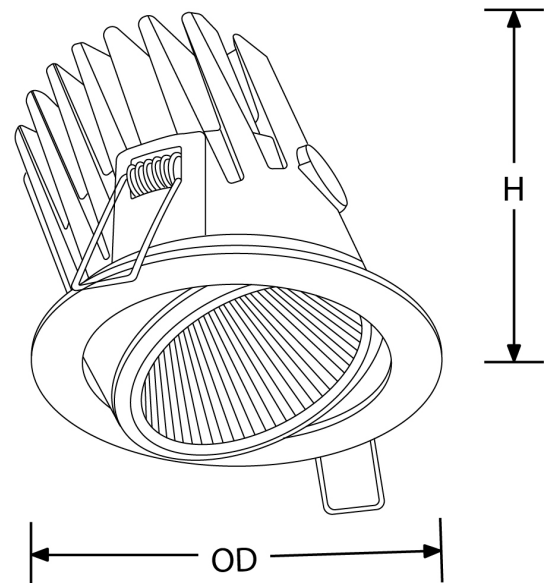

Additonal Information

Warranty:	5 Years

Microlights® reserves the right to modify technical specifications and data without notice. Rated values (at 25°C) for luminous flux and electrical load have an initial tolerance of +/- 10%, CCT tolerance ranges from +/- 150K. For product inquiries, please contact us at info@microlightsgroup.ae

©2024 Microlights Lighting LLC. All rights reserved.